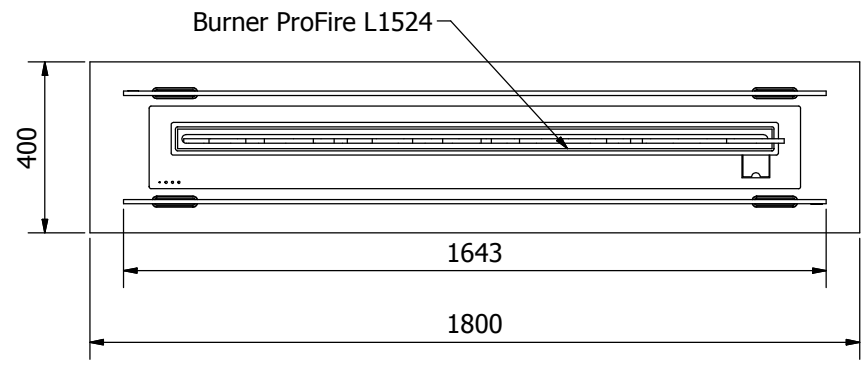

MDF BODY

The drawing is subject to copyright Biopasja Sp. z o.o.
Industrial design protection own by Biopasja Sp. z o.o RCD002681213

Pedestal 1800x500x400				Project No
				Drawing No
Scale	Format	Drawn by	Drawn Date	BIOPASJA
Rev.	Approved by	Rev. by	Rev. Date	
This drawing is our exclusive property and may not without our consent be utilized, reproduced, transmitted or communicated to a third party.				