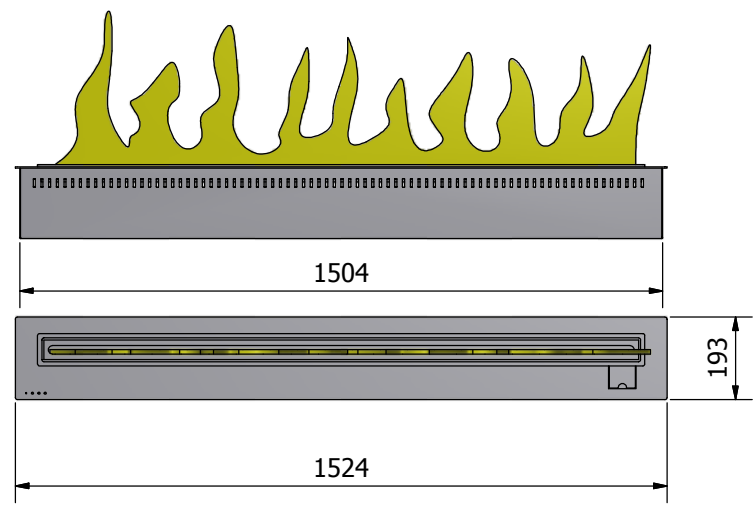

MDF BODY

The drawing is subject to copyright Biopasja Sp. z o.o.
Industrial design protection own by Biopasja Sp. z o.o RCD002681213

Pedestal 1800x500x400				Project No
				Drawing No
Scale	Format	Drawn by	Drawn Date	BIOPASJA
Rev.	Approved by	Rev. by	Rev. Date	
This drawing is our exclusive property and may not without our consent be utilized, reproduced, transmitted or communicated to a third party.				