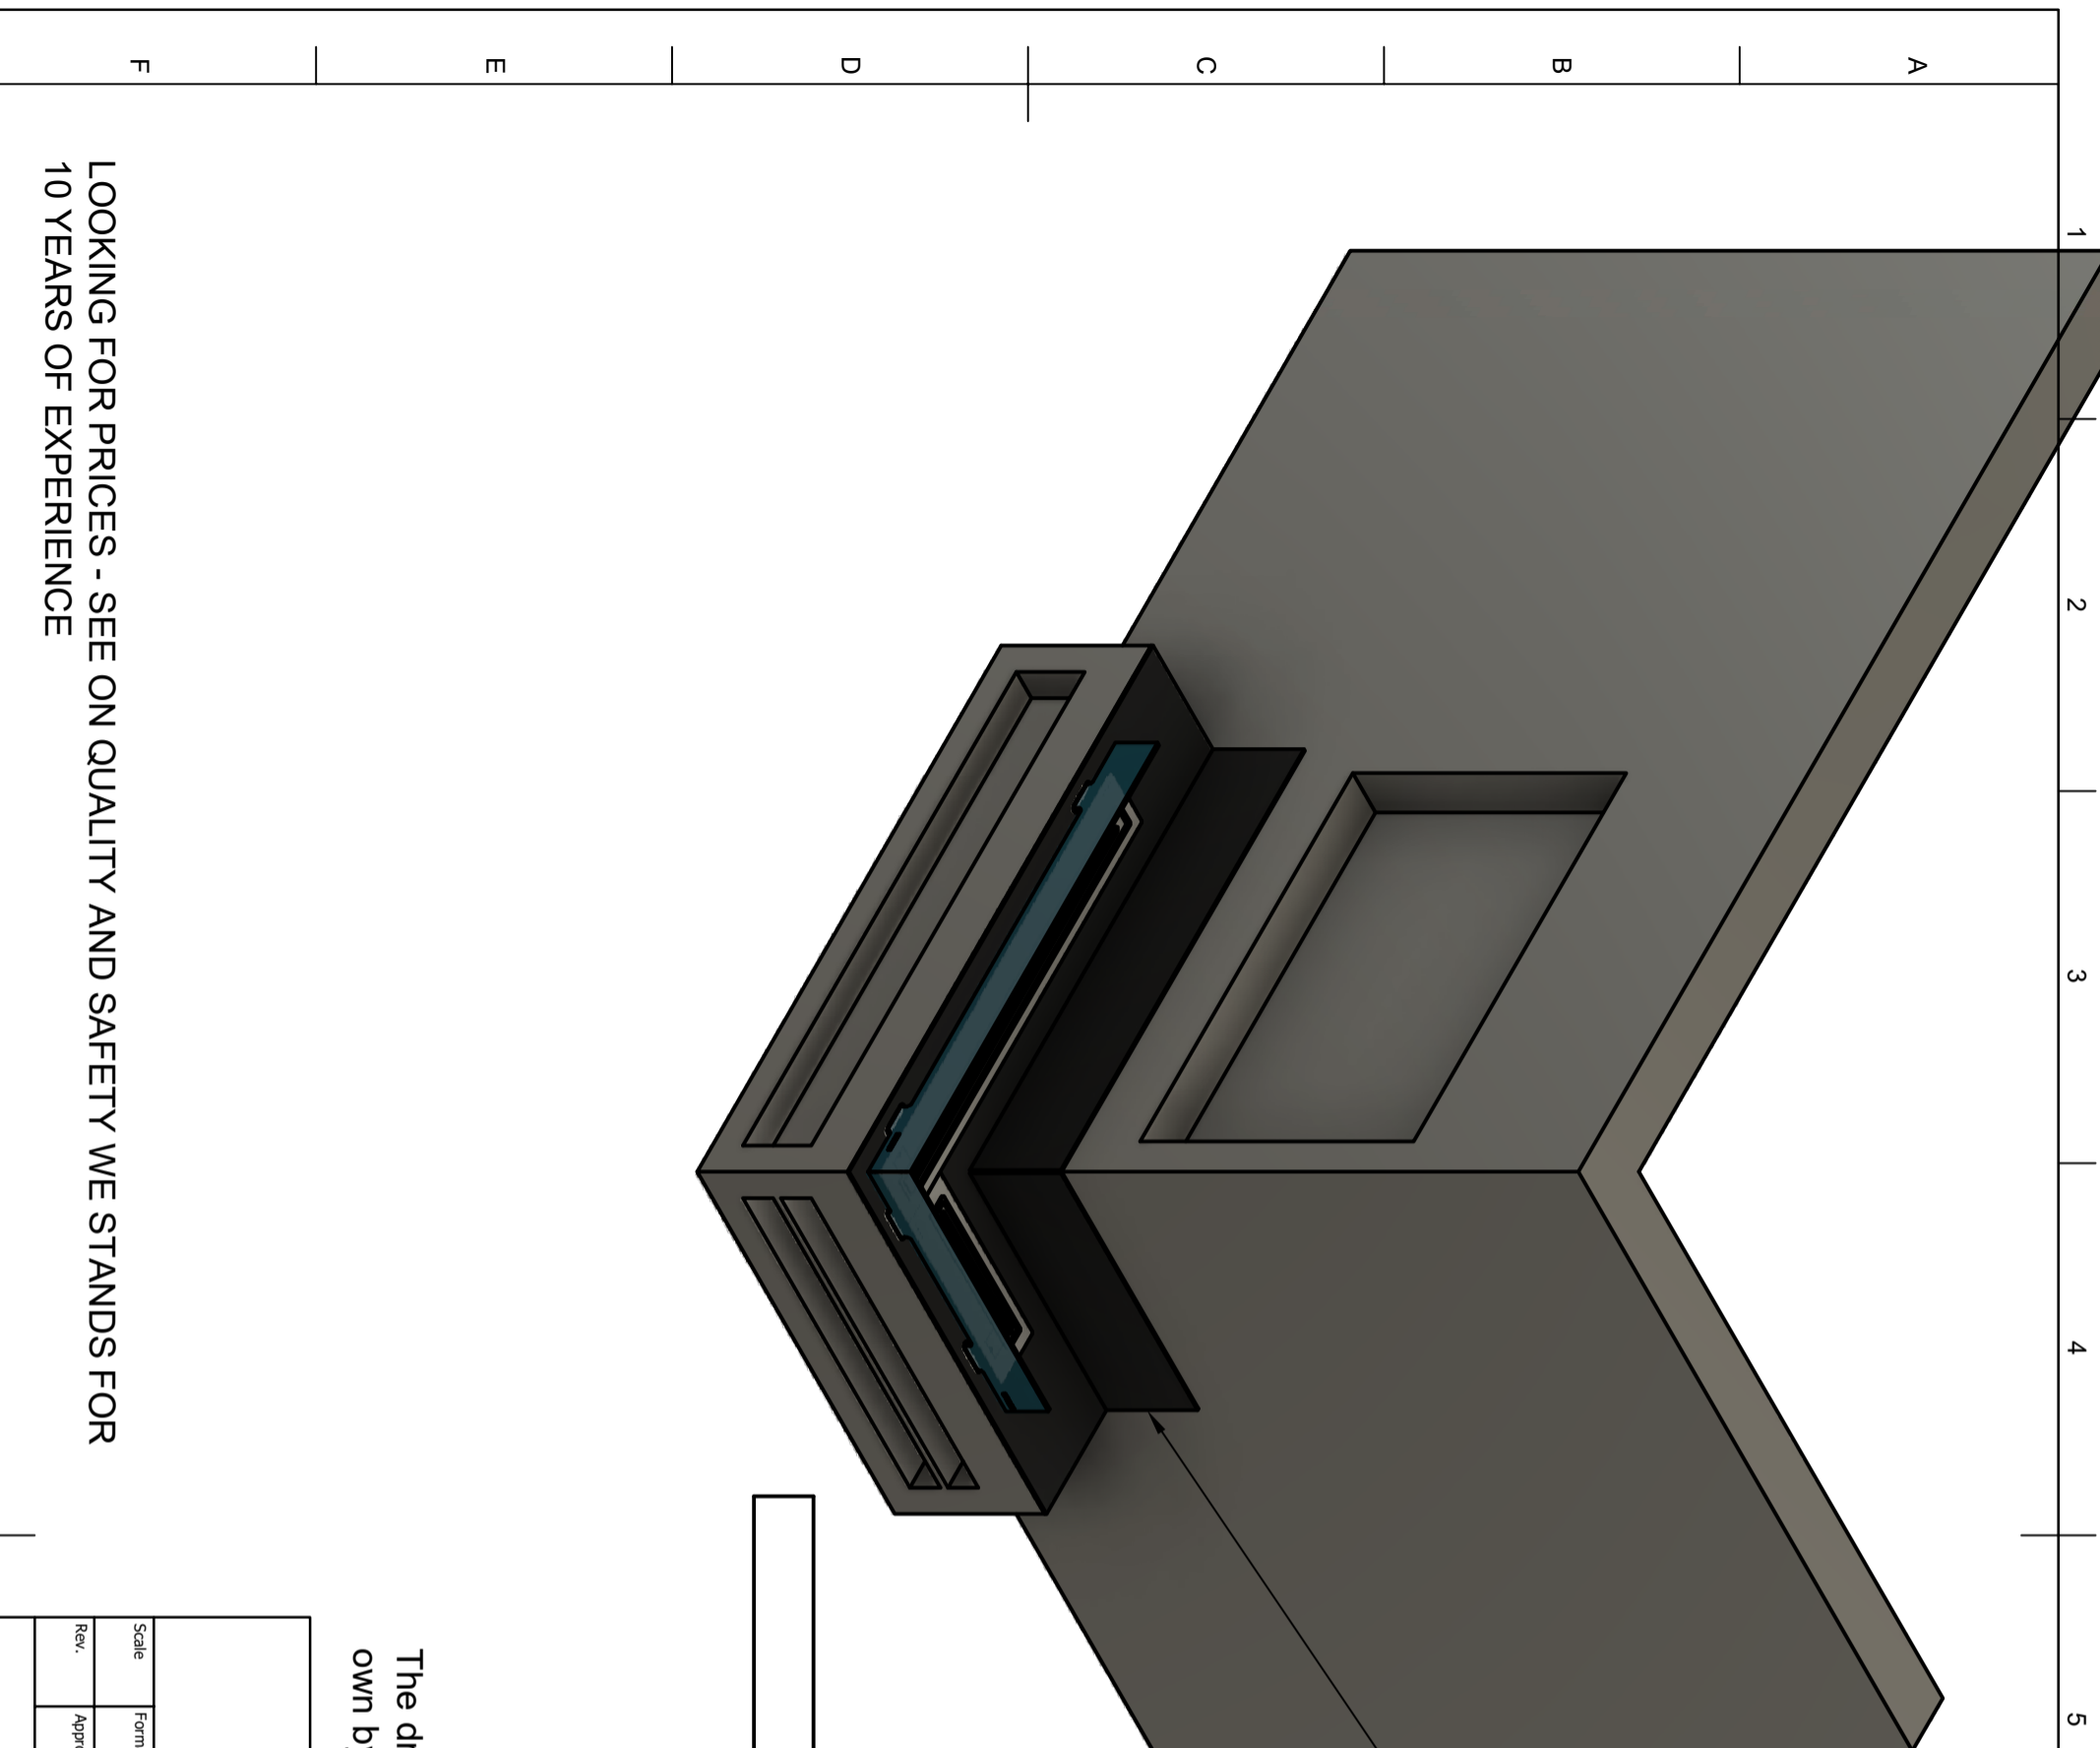

This year we celebrate 10 years

Stove painted glass 6mm
Black on the wall

The drawing is subject to copyright Biopasja Sp. z o.o. Industrial design protection
own by Biopasja Sp. z o.o RCD002681213

LOOKING FOR PRICES - SEE ON QUALITY AND SAFETY WE STANDS FOR
10 YEARS OF EXPERIENCE