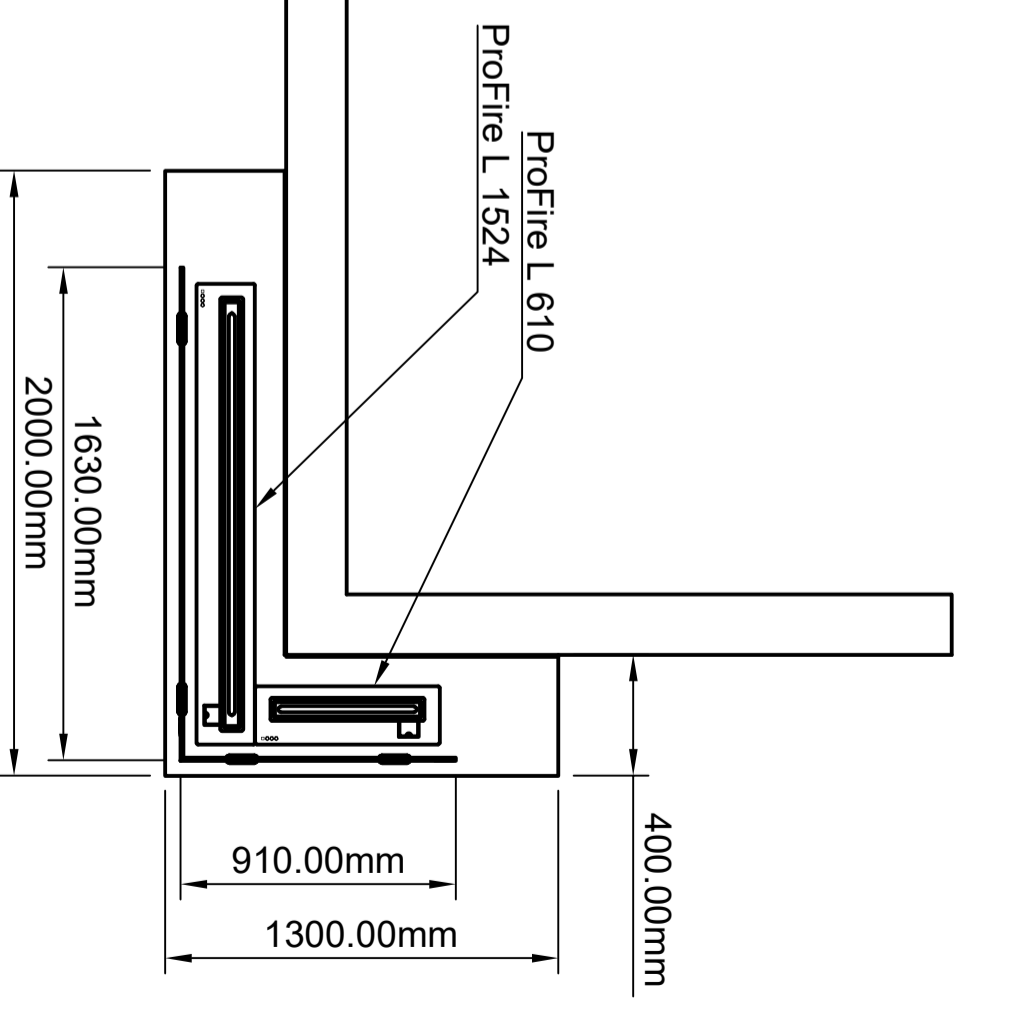

This year we celebrate 10 years

Stove painted glass 6mm
Black on the wall

The drawing is subject to copyright Biopasja Sp. z o.o. Industrial design protection
own by Biopasja Sp. z o.o RCD002681213

LOOKING FOR PRICES - SEE ON QUALITY AND SAFETY WE STANDS FOR
10 YEARS OF EXPERIENCE